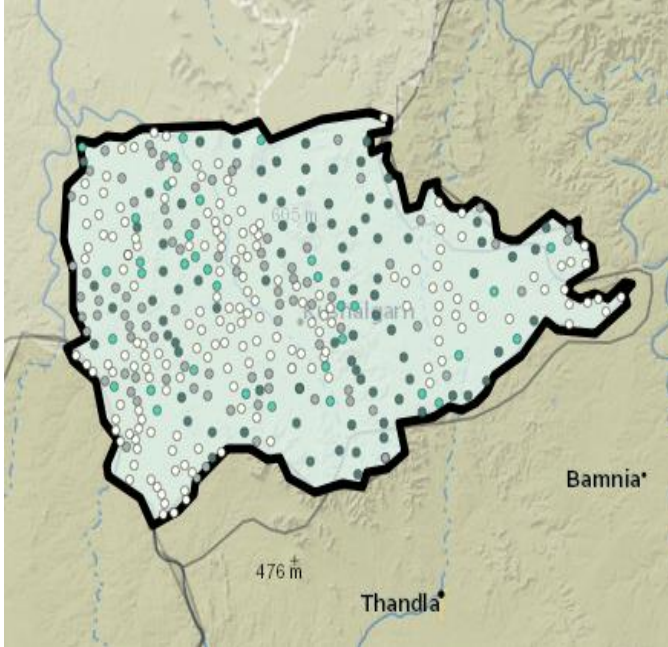

RAJASTHAN

KUSHALGARH (ST) Assembly Constituency

Potential for Forest Rights Act Implementation

This map and list of villages eligible for forest rights (individual and collective) under the Forest Rights Act seeks to inform the political parties and candidates about the importance of proper implementation of Forest Rights Act in this tribal and forest dweller dominated constituency. All the forest land within village boundaries should be recognized as Community Forest Resource rights (CFRs) and individual forest rights (where occupancy prior to 2005 existed) rights under the control of FRA Gram Sabhas.

The list of villages includes the number of total potential right's holder, SC Right's holder and ST Right's holders under Forest Rights Act, and the area of forests (minimum) where FRA rights are to be recognized.

Villages with less than 50 ha. (125 acres) under FRA	
Villages between 50-100 ha. (125-250 acres) under FRA	
Villages with more than 100 ha. (> 250 acres) under FRA	

The winning margin was around 708 in 2013, whereas there are at least 1, 11, 967 Potential FRA Right Holder Voters eligible for FRA rights recognition. The electoral data clearly shows that the political parties need to raise the issue of Forest Rights Act implementation on the ground.

Assembly Constituency FRA Potential Consolidated

Minimum number of villages having forests and eligible for FRA rights recognition	206
Total population of potential forest rights Act (FRA) rights holders in the Constituency	1,96,500
Number of Potential FRA right holder Voters Total	1,11,967
Number of potential SC FRA right holding Voters	1,603
Number of potential ST FRA right holding Voters	1,07,359
Total Area of forests eligible for recognition under Forest Rights Act	27,116 Ha